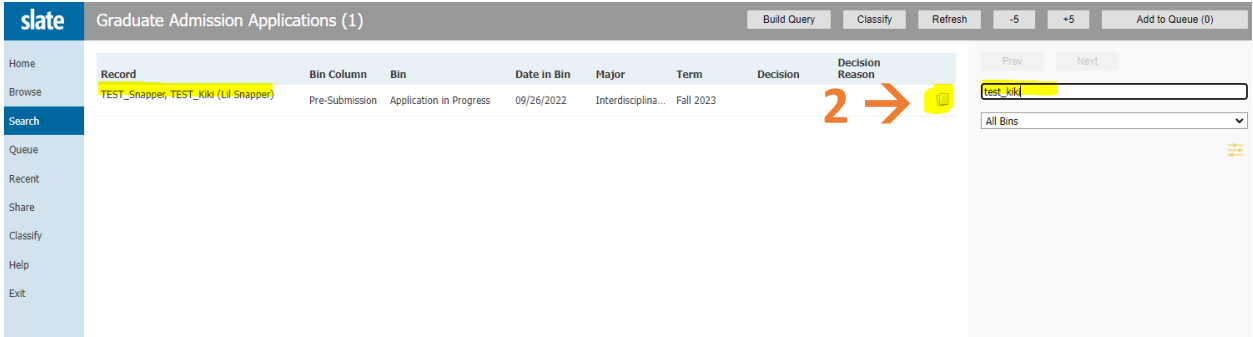

1. Once you have located the application, **click** the icon on the right with the two papers. This will pull up the student’s application.