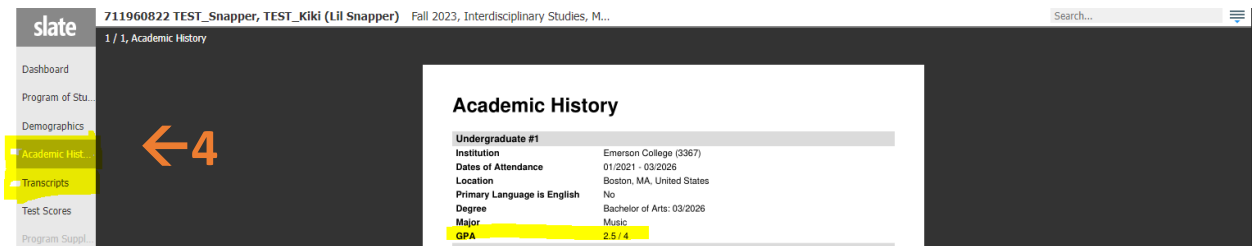

1. Click “Academic History” on the new left side menu to view cumulative GPA. You will see an institution entry for each institution reported. GPA is included for each institution.