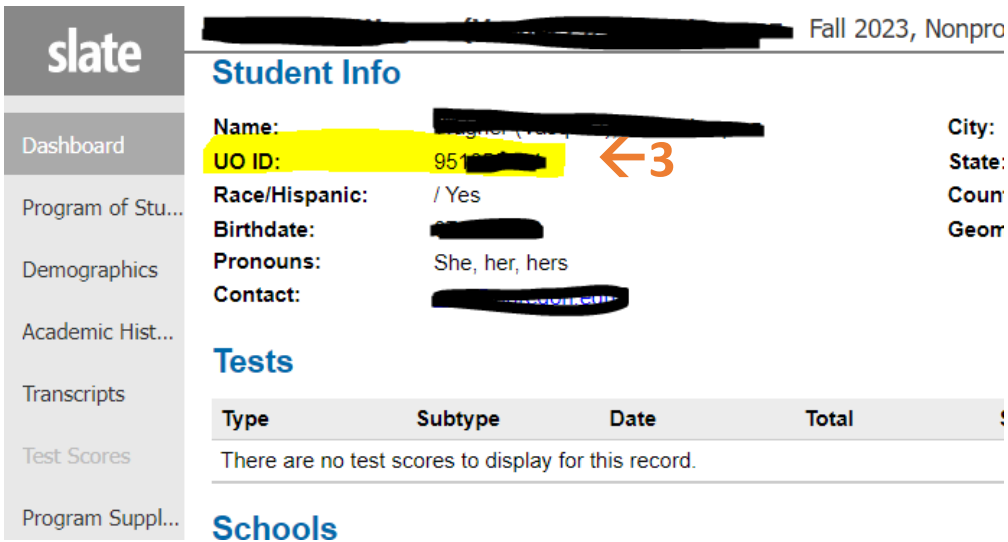

1. The record will default to the “Dashboard.” The UO ID is located directly underneath the name in the Student Info section.